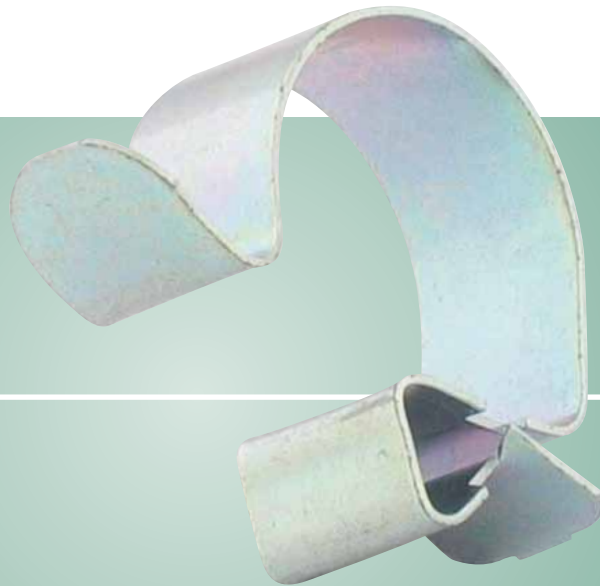

BISCLIPS® GAM8

The efficient clip

For cables and conduit

Practical packaging

Only 8 clips for Ø 1/4" - 1 1/4"

Benefits:

- For fixing of cables and conduit Ø 1/4" - 1 1/4"
- For steel beams 1/16" - 1/2"
- Suitable for outdoor use
- Compact range: only 8 clips
- Less shelf space, less logistics!

BISCLIPS® GAM8

The efficient clip

The BISCLIPS® GAM8 is a unique clip for fixing of pipes or cables to steel girders. The GAM8 range consists of only 8 clips. Nevertheless this is still sufficient to fix all types of electro pipes and cables in Ø 1/4" - 1 1/4". The clip is suitable for outdoor use.

Benefits

- Clip for fixing of cables, conduit and other statistic load applications
- For all types pipe Ø 1/4" - 1 1/4"
- For steel beams 1/16" - 1/2" thick
- Compact range, only 8 clips: less shelf space, less investment
- Suitable for outdoor use
- Packed in practical stacking bin with transparent cover
- Material: tempered steel
- Surface treatment: plated CRIII, corrosion resistant, 600 hours in salt spray test according to DIN 50021