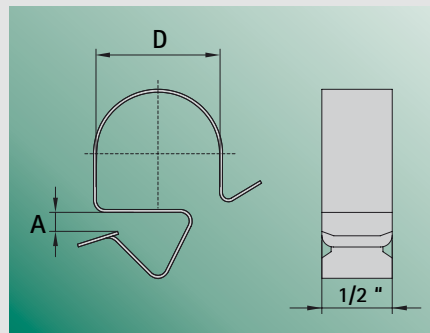

BISCLIPS® GAM8

The efficient clip

For cables and conduit

Practical packaging

Only 8 clips for Ø 1/4" - 1 1/4"

Benefits:

- For fixing of cables and conduit Ø 1/4" - 1 1/4"
- For steel beams 1/16" - 1/2"
- Suitable for outdoor use
- Compact range: only 8 clips
- Less shelf space, less logistics!

BISCLIPS® GAM8

The efficient clip

The BISCLIPS® GAM8 is a unique clip for fixing of pipes or cables to steel girders. The GAM8 range consists of only 8 clips. Nevertheless this is still sufficient to fix all types of electro pipes and cables in Ø 1/4" - 1 1/4". The clip is suitable for outdoor use.

Benefits

- Clip for fixing of cables, conduit and other statistic load applications
- For all types pipe Ø 1/4" - 1 1/4"
- For steel beams 1/16" - 1/2" thick
- Compact range, only 8 clips: less shelf space, less investment
- Suitable for outdoor use
- Packed in practical stacking bin with transparent cover
- Material: tempered steel
- Surface treatment: plated CRIII, corrosion resistant, 600 hours in salt spray test according to DIN 50021